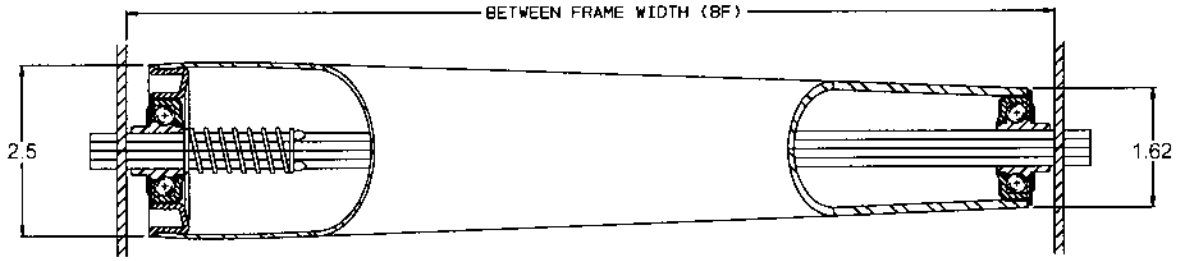

Rolcon Tapered Rollers

Rolcon offers a complete line of tapered rollers to meet many different applications. The rollers are available in two different sizes.

New FS2 Series Ultra Quiet...NO frame Wear

The FS2 Series tapered is a new roller that drastically reduces noise AND totally eliminates frame wear. Available in 2.5" 14 gage tubing tapered down to 1 5/8" or 1.9". The axle is a 7/16" hex sleeve that is connected by a 1/4" connecting rod. The axle sleeve is made out of a proprietary polyurethane material that is guaranteed not to wear out the conveyor frame and combined with the ABEC-1 bearing provides the MOST QUIET roller on the market.

RS Series

The RS Series roller is a standard tapered roller that is made of 2.5" 14 gage tubing tapered down to either 1 5/8" or 1.9" on the small end. The through steel axle is available in 7/16" hex and is supported by ABEC-1 precision bearings for smooth, quiet operation.

Product Brilliance

Tapered Roller 2 1/2 in. O.D. to 1 5/8 in. O.D. - 7/16 Hex Axle Precision Bearing

► Description

Tube: 2 1/2 in. O.D. to 1 5/8 in. O.D.
x 14 Ga.
Axle: 7/16 in. Hex
Bearing Assembly: R1625ZZ, R3135
Between Frame: 12-40 in.
Options: See page 35
Part Number: 2516_RS-1/(options)

FS-2 Tapered Roller 2 1/2 in. O.D. to 1 5/8 in. O.D. - 7/16 Hex Axle Stub

► Description

Tube: 2 1/2 in. O.D. to 1 5/8 in. O.D.
x 14 Ga.
Axle Stub: 7/16 in. Hex Dura-Urethane
Connecting Rod: 1/4" round CRS
Bearing Assembly: R1625ZZ, R3135
Between Frame: 12-40 in.
Options: See page 35
Part Number: 2516_FS-2/(options)