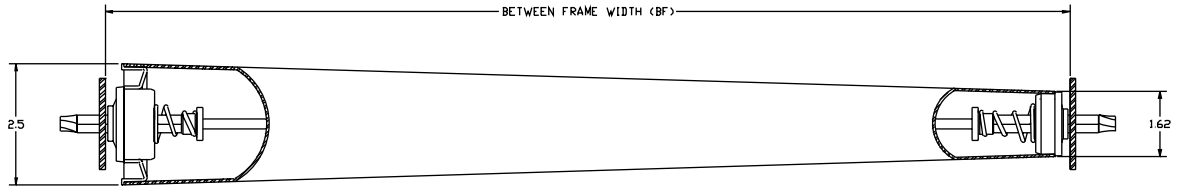

RS Series

The RS Series roller is a standard tapered roller that is made of 2.5" 14 gage tubing tapered down to either 1 5/8" or 1.9" on the small end. The through steel axle is available in 7/16" hex and is supported by ABEC-1 precision bearings for smooth, quiet operation.

Product Brilliance

Tapered Roller 2 1/2 in. O.D. to 1 5/8 in. O.D. - 7/16 Hex Axle Precision Bearing

► Description

Tube: 2 1/2 in. O.D. to 1 5/8 in. O.D.
x 14 Ga.
Axle: 7/16 in. Hex
Bearing Assembly: R1625ZZ, R3135
Between Frame: 12-40 in.
Options: See page 35
Part Number: 2516_RS-1/(options)

FS-2 Tapered Roller 2 1/2 in. O.D. to 1 5/8 in. O.D. - 7/16 Hex Axle Stub

► Description

Tube: 2 1/2 in. O.D. to 1 5/8 in. O.D.
x 14 Ga.
Axle Stub: 7/16 in. Hex Dura-Urethane
Connecting Rod: 1/4" round CRS
Bearing Assembly: R1625ZZ, R3135
Between Frame: 12-40 in.
Options: See page 35
Part Number: 2516_FS-2/(options)